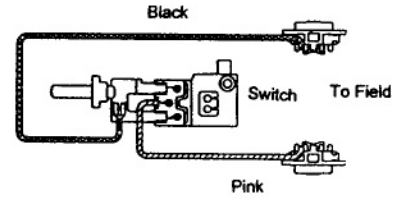

6-1/2" (165MM) CORDLESS CIRCULAR SAW

MODEL 5630D 5630DWA

IMPORTANT! – To assure product SAFETY and RELIABILITY, repairs, maintenance or adjustments should be performed by MAKITA Service Centers, or other qualified service organizations. Always use MAKITA replacement parts.